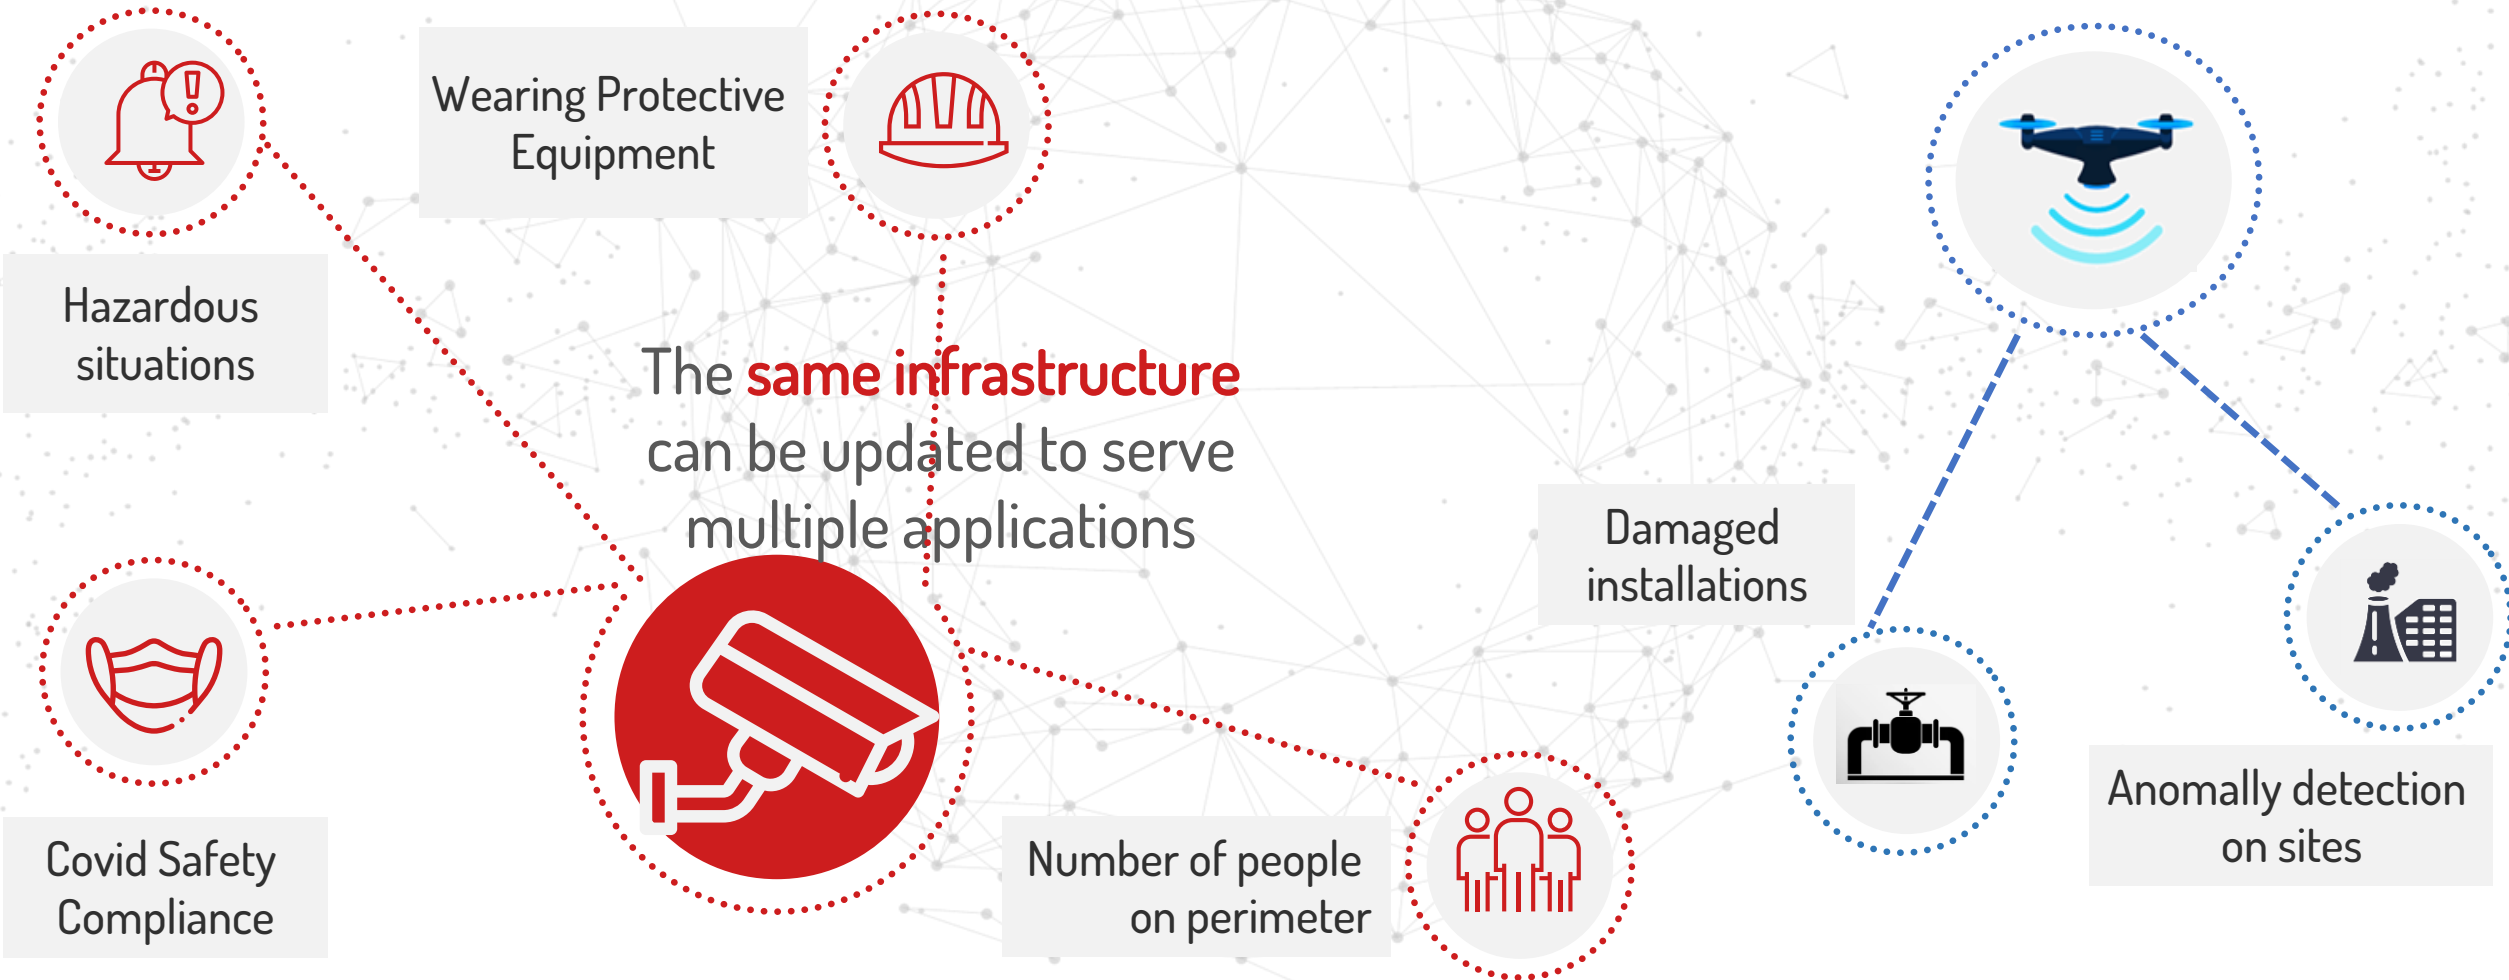

AI Video Analytics for **Safer** Spaces

Meeting the needs and
challenges

Securifăi

contact@securifai.ro
0040.732.984.472

www.securif.ai
Mircea Vodă 21D, Bucharest

DO YOU **NEED** TO

- 1 Keep safe working conditions
- 2 Comply to national & European norms
- 3 Comply to public health restrictions
- 4 Do it all without a significant investment

Companies can use **existing** infrastructure

Existing **CCTV** Systems = huge amounts of data

Drones = huge mobility in data collection

We deliver state-of-the-art AI fully customizable and adaptable

What our AI can detect

People Detection and Tracking

Face Recognition & Facial Expression

Abandoned Luggage Identification

Vehicle Detection & Tracking

Abnormal Event Detection (eg: dangerous work conditions)

COVID safety measures

Object Detection & Analytics

Boundary crossing & perimeter security

Vital signs estimation

Public services

Forbidden parking

Urban Congestions

Garbage collection monitoring

Itineraries for Public Transport