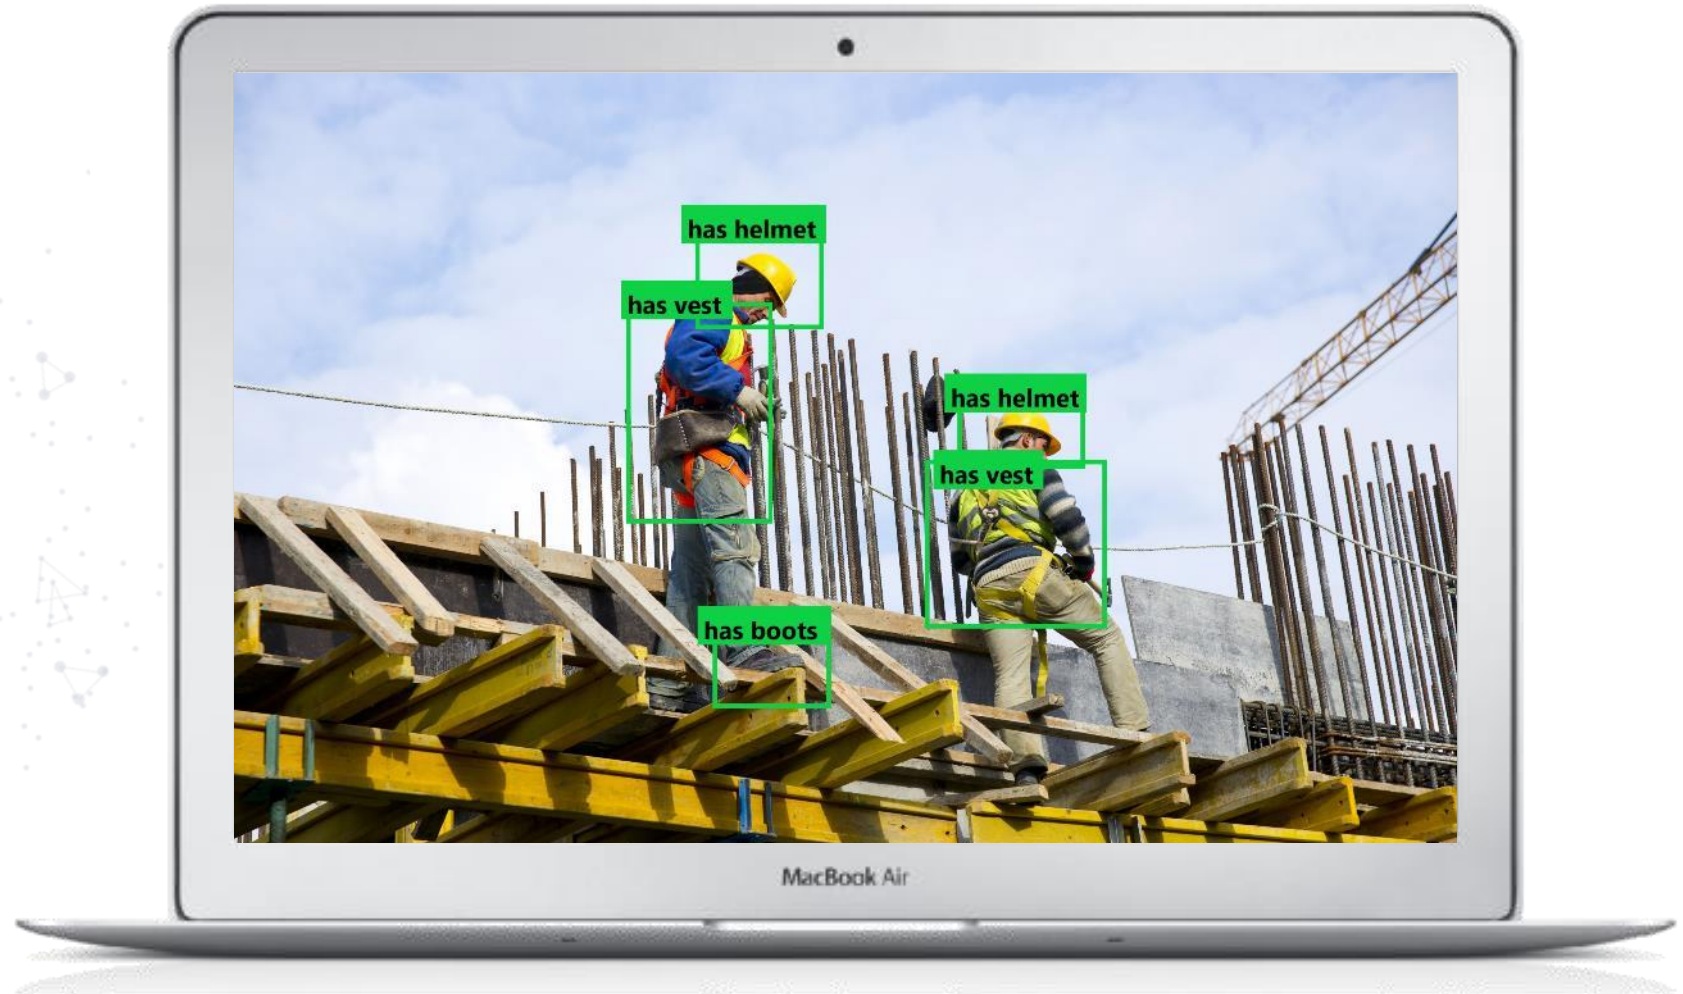

Alerts if people do not wear helmet, vest or boots