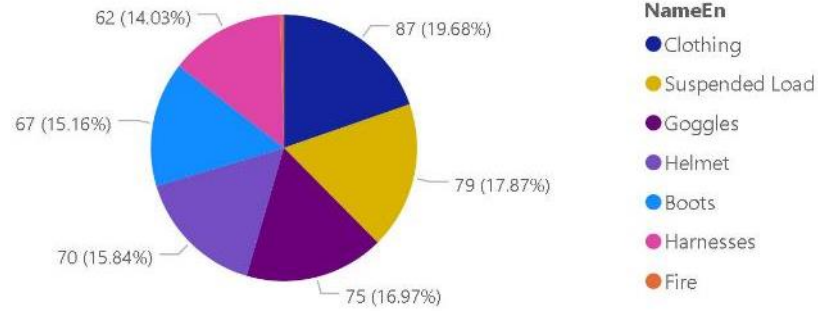

Alerts if people are wearing face masks

HSSE: Industrial installations damage and sites anomaly detection

SMS, push and email alerts
regarding damaged
instalations

Alerts by Type

Evolution by type

NameEn Boots Clothing Harnesses Helmet