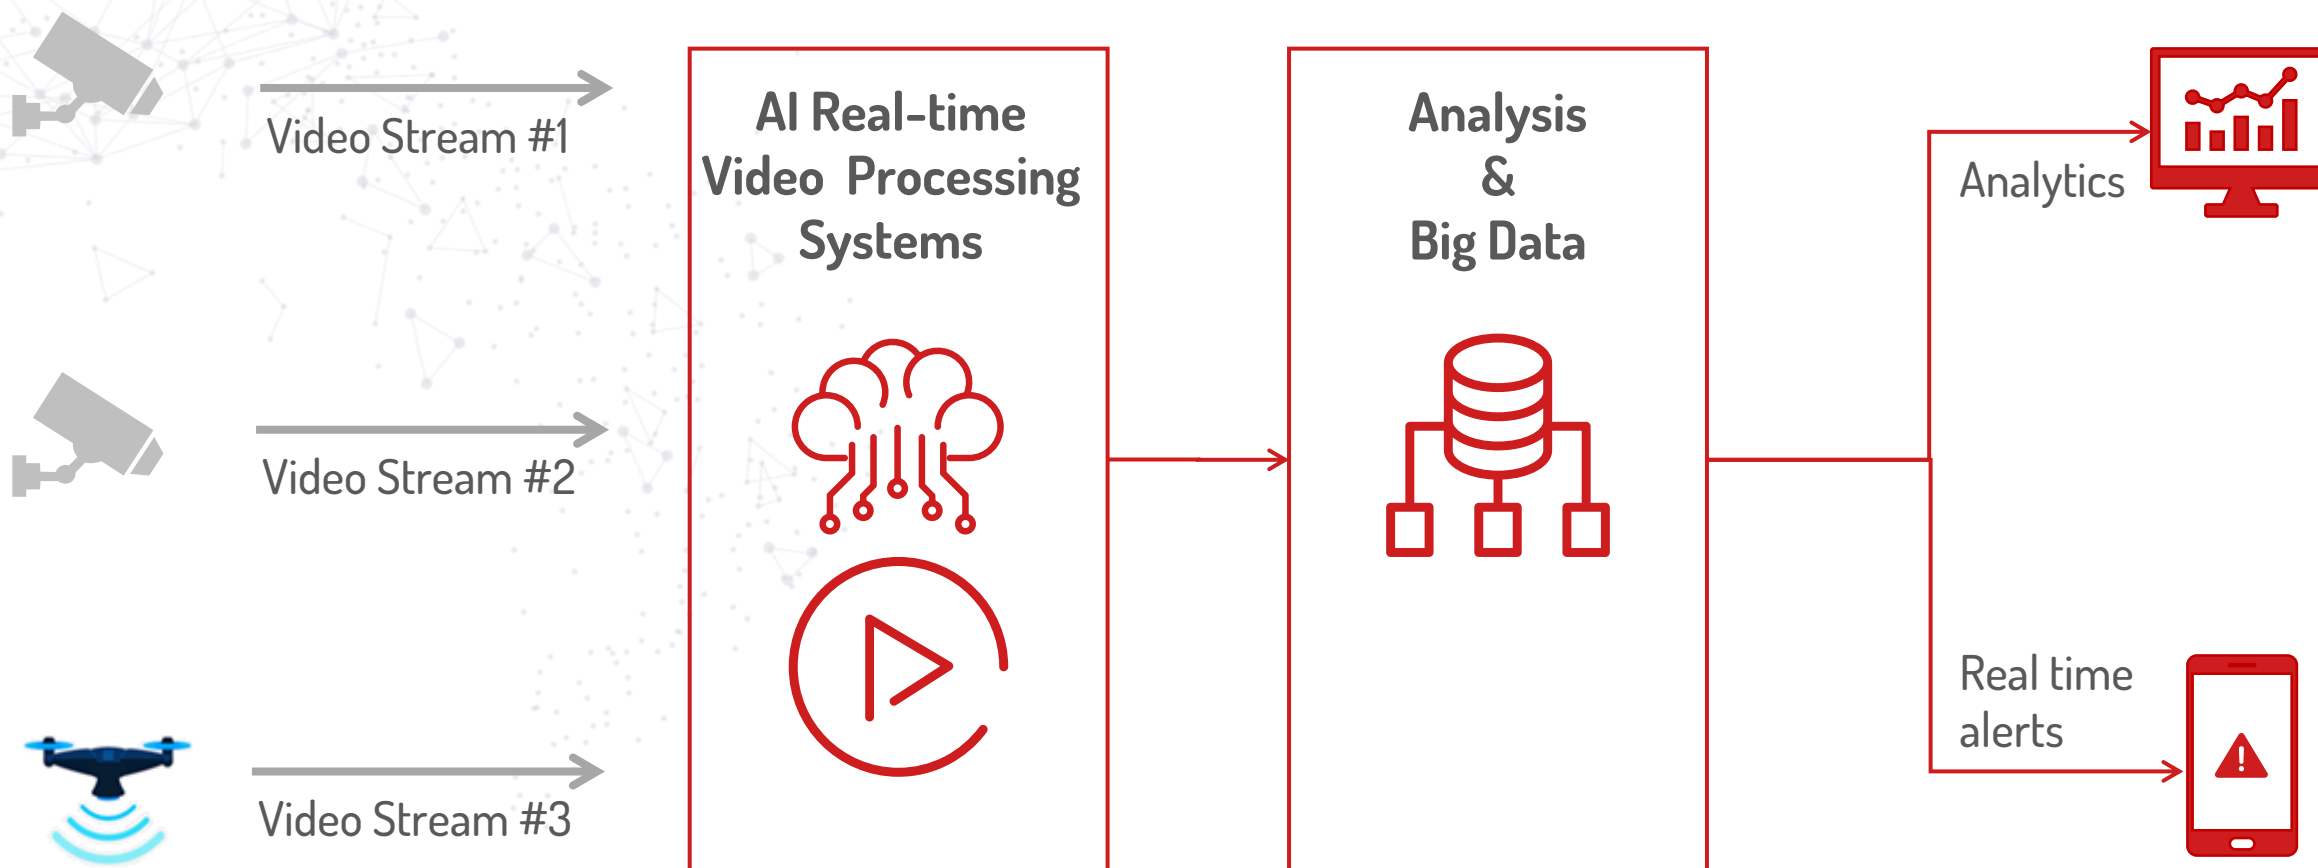

People Detection and Tracking

Face Recognition & Facial Expression

Abandoned Luggage Identification

Vehicle Detection & Tracking

Abnormal Event Detection (eg: dangerous work conditions)

COVID safety measures

Object Detection & Analytics

Boundary crossing & perimeter security

Vital signs estimation

Public services

Forbidden parking

Urban Congestions

Garbage collection monitoring

Itineraries for Public Transport

Vehicles traffic flow

Perimeter monitoring

Garbage Truck Itineraries

First responders

Architecture & Approach

Established HW manufacturers vs newcomers focusing on state-of-art AI

	Hardware companies			HW&SFW	Software			Securif ^{AI}
	Bosch	Huawei	HikVision	Aviglion	AllgoVision	IntelliVision	AnyVision	
<i>Customizable AI</i>	✗	✗	✗	✓	✗	✗	✓	✓
<i>Camera Agnostic</i>	✗	✗	✗	✗	✗	✓	✓	✓
<i>Real time alerts</i>	✓	✓	✓	✓	✓	✓	✓	✓
<i>No extra CPU needed</i>	✓	✓	✓	✓	✓	✓	✓	✓
<i>Data analytics</i>	✓	✓	✗	✓	✓	✗	✓	✓
<i>Easily scalable</i>	✗	✗	✗	✗	✓	✗	✓	✓
<i>Affordability</i>	✗	✓	✓	✗	✗	✓	✗	✓