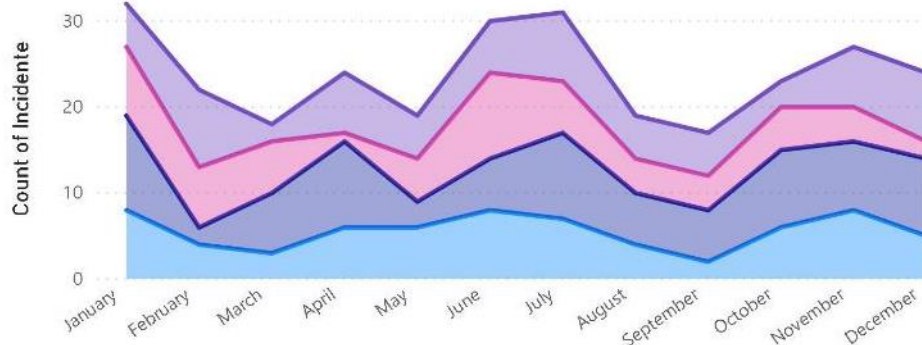

Alerts by Day

Alerts by Day

Evolution by Type

NameEn Boots Clothing Harnesses Helmet

Alerts by Hour

Let's help make *Places*

safer

Let's talk