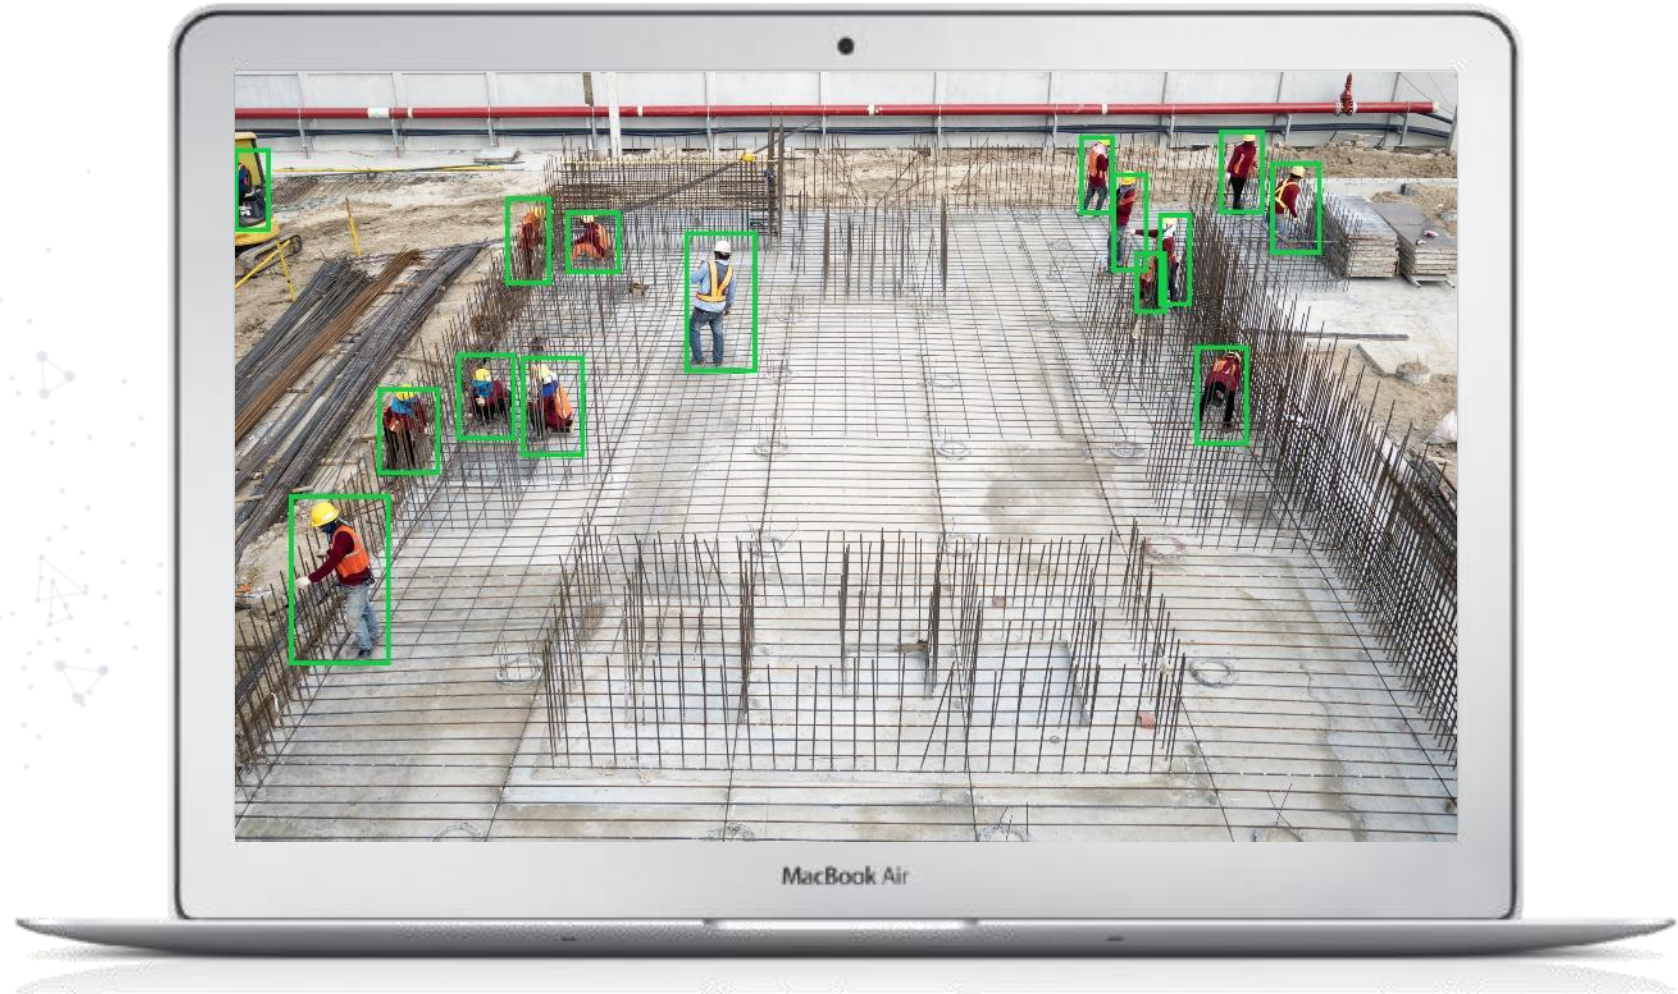

Vehicles traffic flow

Perimeter monitoring

Garbage Truck Itineraries

First responders

Architecture & Approach

Established HW manufacturers vs newcomers focusing on state-of-art AI

	Hardware companies			HW&SFW	Software			Securif ^{AI}
	Bosch	Huawei	HikVision	Aviglion	AllgoVision	IntelliVision	AnyVision	
<i>Customizable AI</i>	✗	✗	✗	✓	✗	✗	✓	✓
<i>Camera Agnostic</i>	✗	✗	✗	✗	✗	✓	✓	✓
<i>Real time alerts</i>	✓	✓	✓	✓	✓	✓	✓	✓
<i>No extra CPU needed</i>	✓	✓	✓	✓	✓	✓	✓	✓
<i>Data analytics</i>	✓	✓	✗	✓	✓	✗	✓	✓
<i>Easily scalable</i>	✗	✗	✗	✗	✓	✗	✓	✓
<i>Affordability</i>	✗	✓	✓	✗	✗	✓	✗	✓

Alerts if there are people working under suspended load

HSSE: Number of People

Alerts if the number of people exceeded a certain number

HSSE: Person on the floor

Alerts in case there is a person on the floor