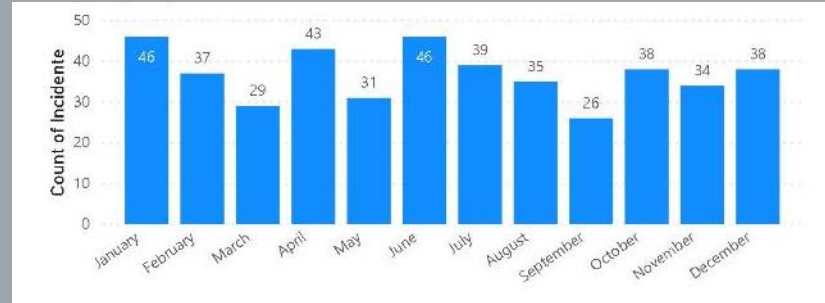

Alerts by Day